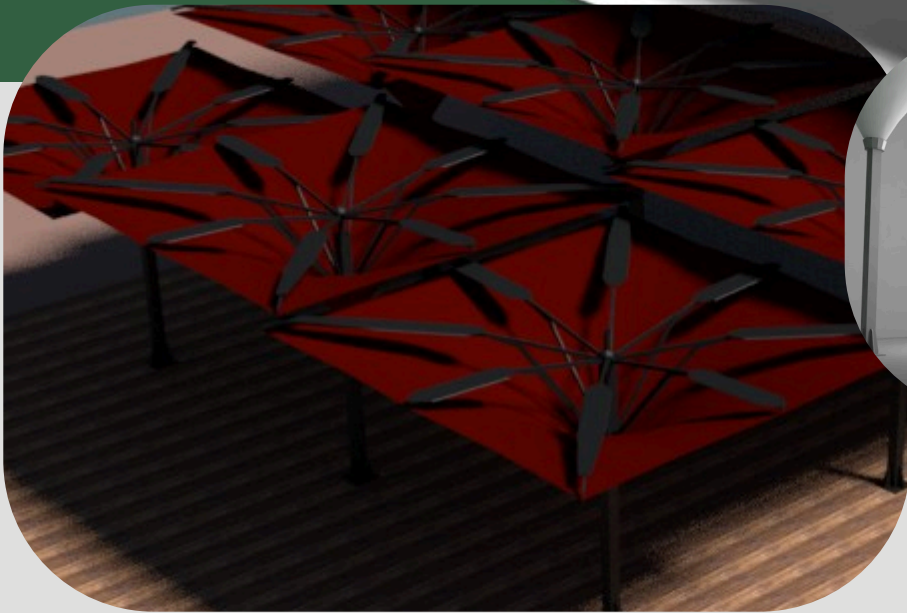

TEKSTEEL

PARASOL

TEKSTEEL

LIVE OUTSIDE

Enjoy your life outside with automatic upside down umbrella pergolas. Gather with family and friends to cheer your life and be happy. Life is outside.

+90 532 5748483 
info@teksteel.com.tr 
www.teksteel.com.tr 

TEKSTEEL

PARASOL

TEKSTEEL

Innovative parasol shade system with full automatic opening and closing function with electric or hydrolic motor.

+90 532 5748483 

info@teksteel.com.tr 

www.teksteel.com.tr 