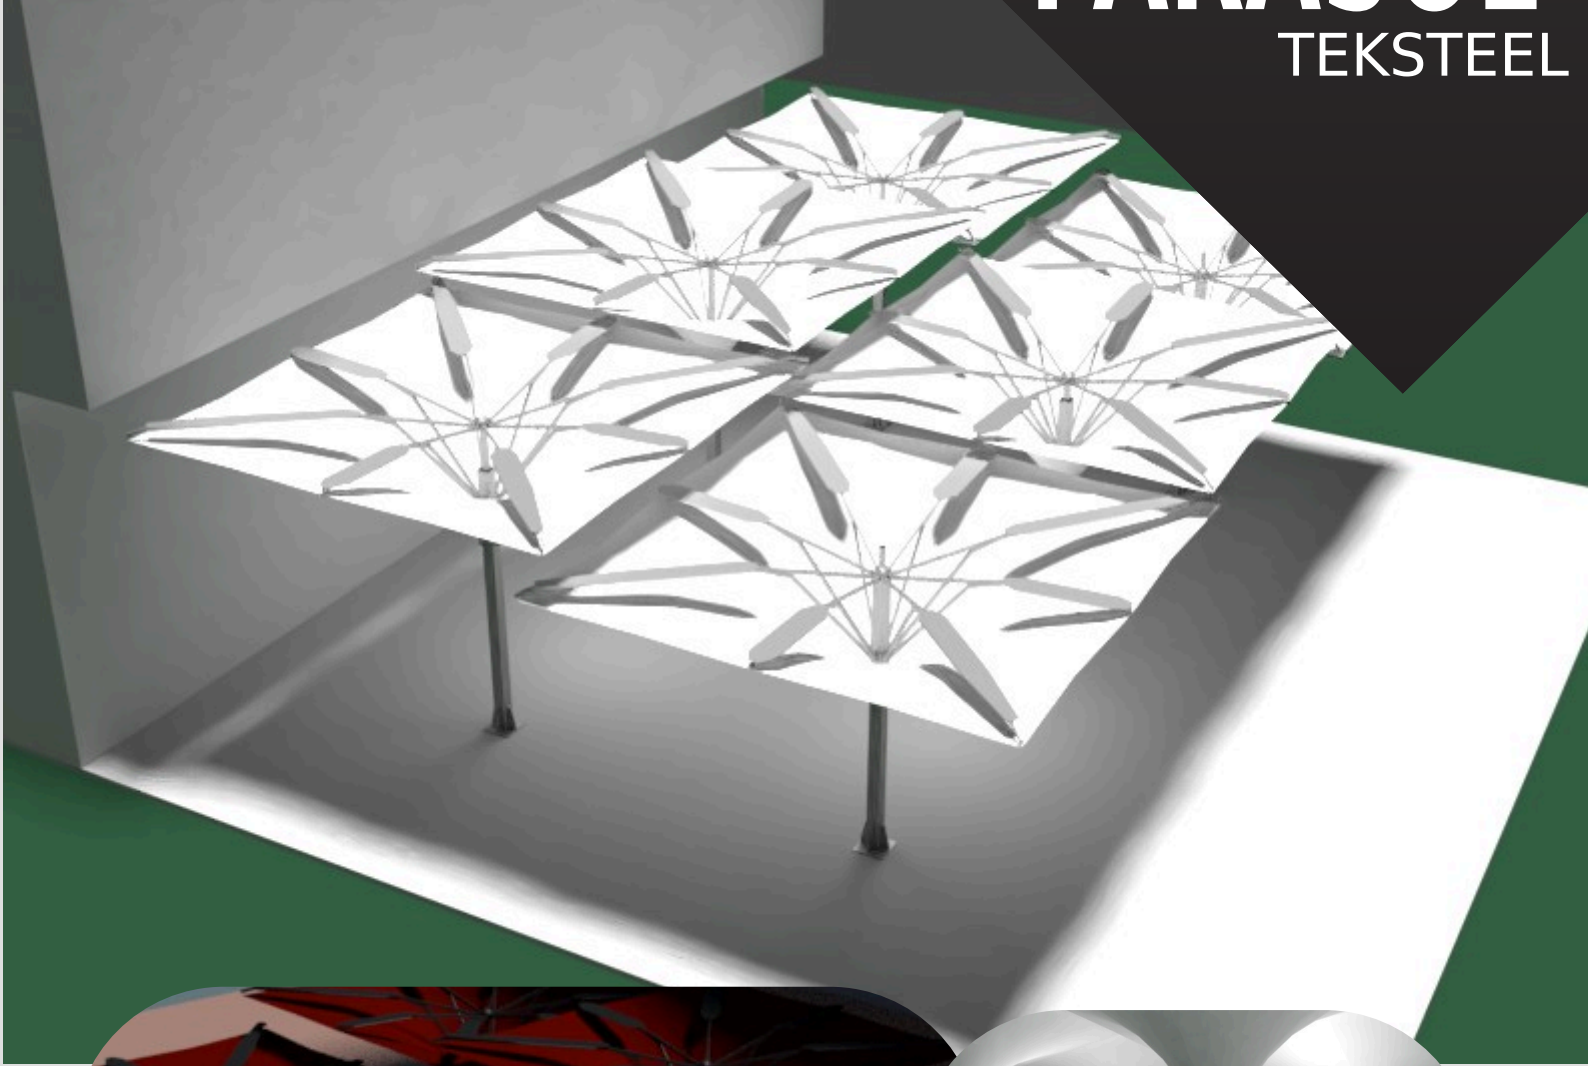

TEKSTEEL

PARASOL

TEKSTEEL

LIVE OUTSIDE

Enjoy your life outside with automatic upside down umbrella pergolas. Gather with family and friends to cheer your life and be happy. Life is outside.

+90 532 5748483 
info@teksteel.com.tr 
www.teksteel.com.tr 

TEKSTEEL

PARASOL

TEKSTEEL

Innovative parasol shade system with full automatic opening and closing function with electric or hydrolic motor.

+90 532 5748483 

info@teksteel.com.tr 

www.teksteel.com.tr 