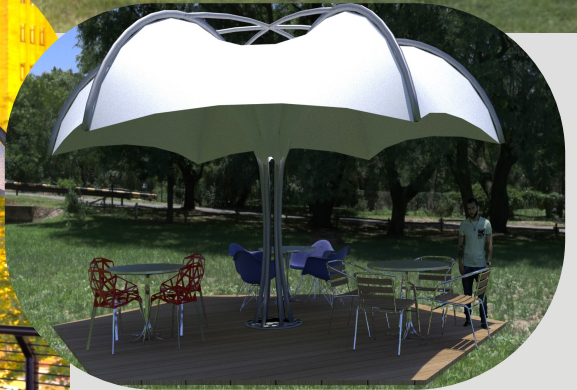

TEKSTEEL

FLOWERSHADE TEKSTEEL

LIVE OUTSIDE

Enjoy your life outside with fixed steel flower shaped parasol. Gather with family and friends to cheer your life and be happy. Life is outside.

+90 532 5748483 

info@teksteel.com.tr 

www.teksteel.com.tr 

TEKSTEEL

FLOWERSHADE TEKSTEEL

Innovative architectural parasol system with fixed steel colons. Perfect for gardens and open areas..

+90 532 5748483 

info@teksteel.com.tr 