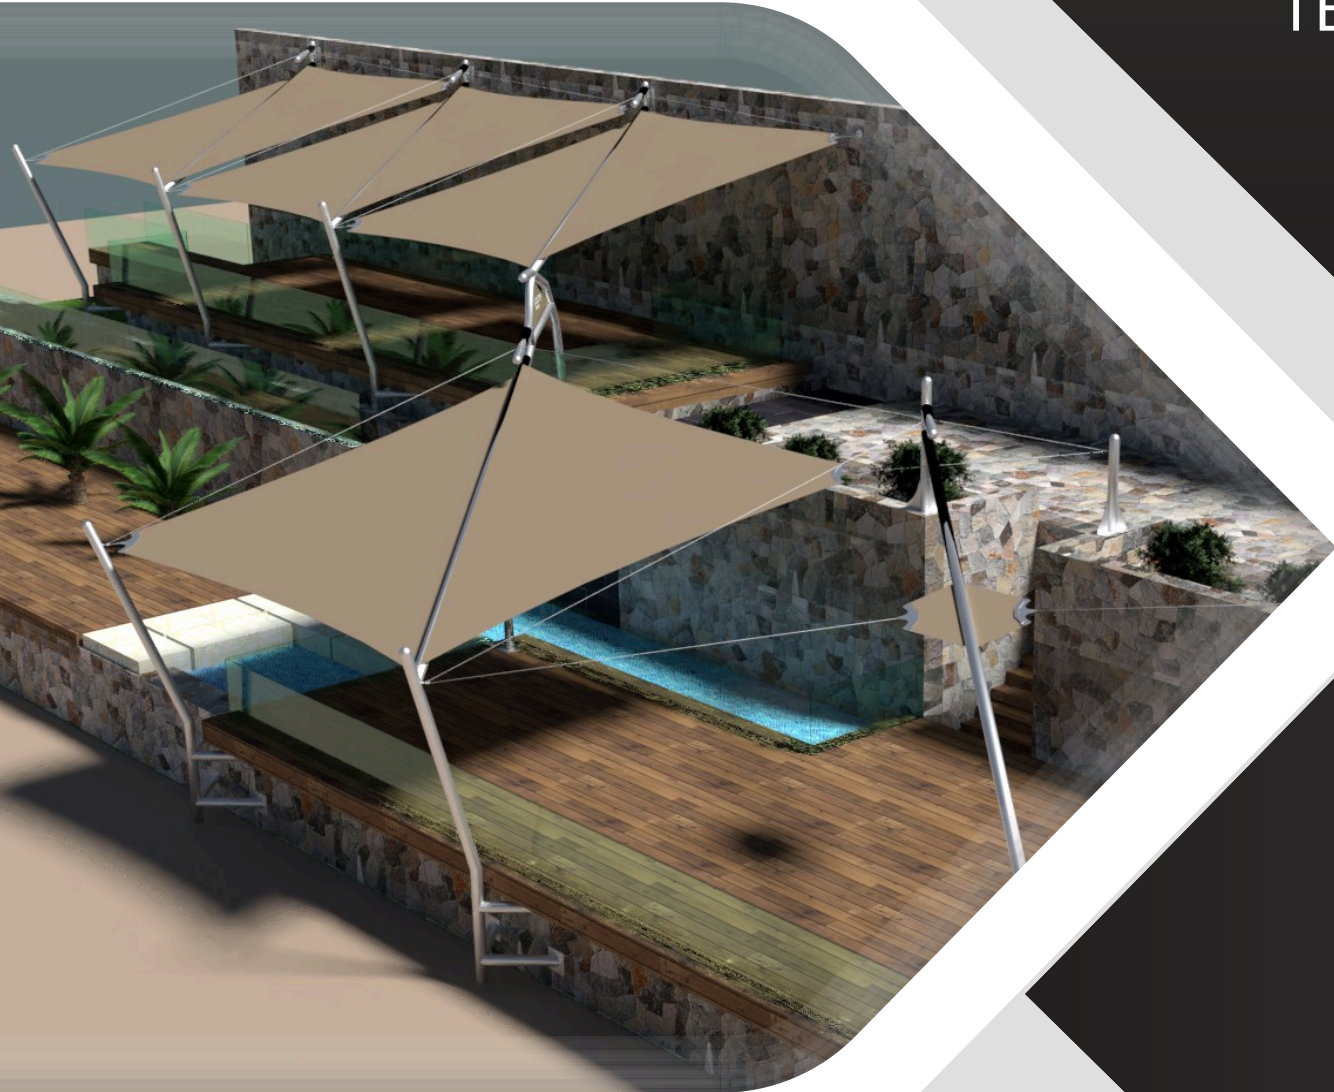

TEKSTEEL

SAILSHADE

TEKSTEEL

LIVE OUTSIDE

Enjoy your life outside with retractable sailshades. Gather with family and friends to cheer your life and be happy. Life is outside.

+90 532 5748483 

info@teksteel.com.tr 

www.teksteel.com.tr 

TEKSTEEL

SAILSHADE

TEKSTEEL

Innovative sailshade pergola system with full automatic retractable motorized sail shade.

+90 532 5748483 

info@teksteel.com.tr 

www.teksteel.com.tr 