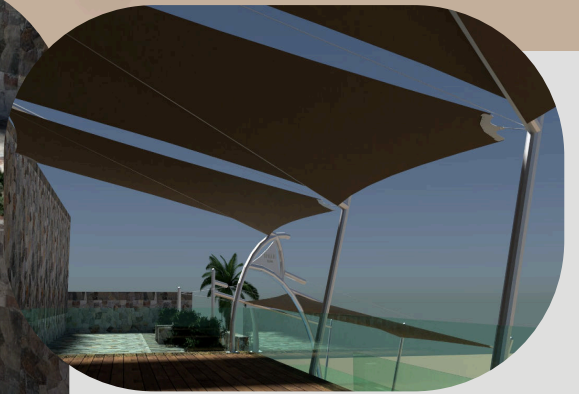

TEKSTEEL

SAILSHADE

TEKSTEEL

LIVE OUTSIDE

Enjoy your life outside with retractable sailshades. Gather with family and friends to cheer your life and be happy. Life is outside.

+90 532 5748483 

info@teksteel.com.tr 

www.teksteel.com.tr 

TEKSTEEL

SAILSHADE

TEKSTEEL

Innovative sailshade pergola system with full automatic retractable motorized sail shade.

+90 532 5748483 

info@teksteel.com.tr 

www.teksteel.com.tr 