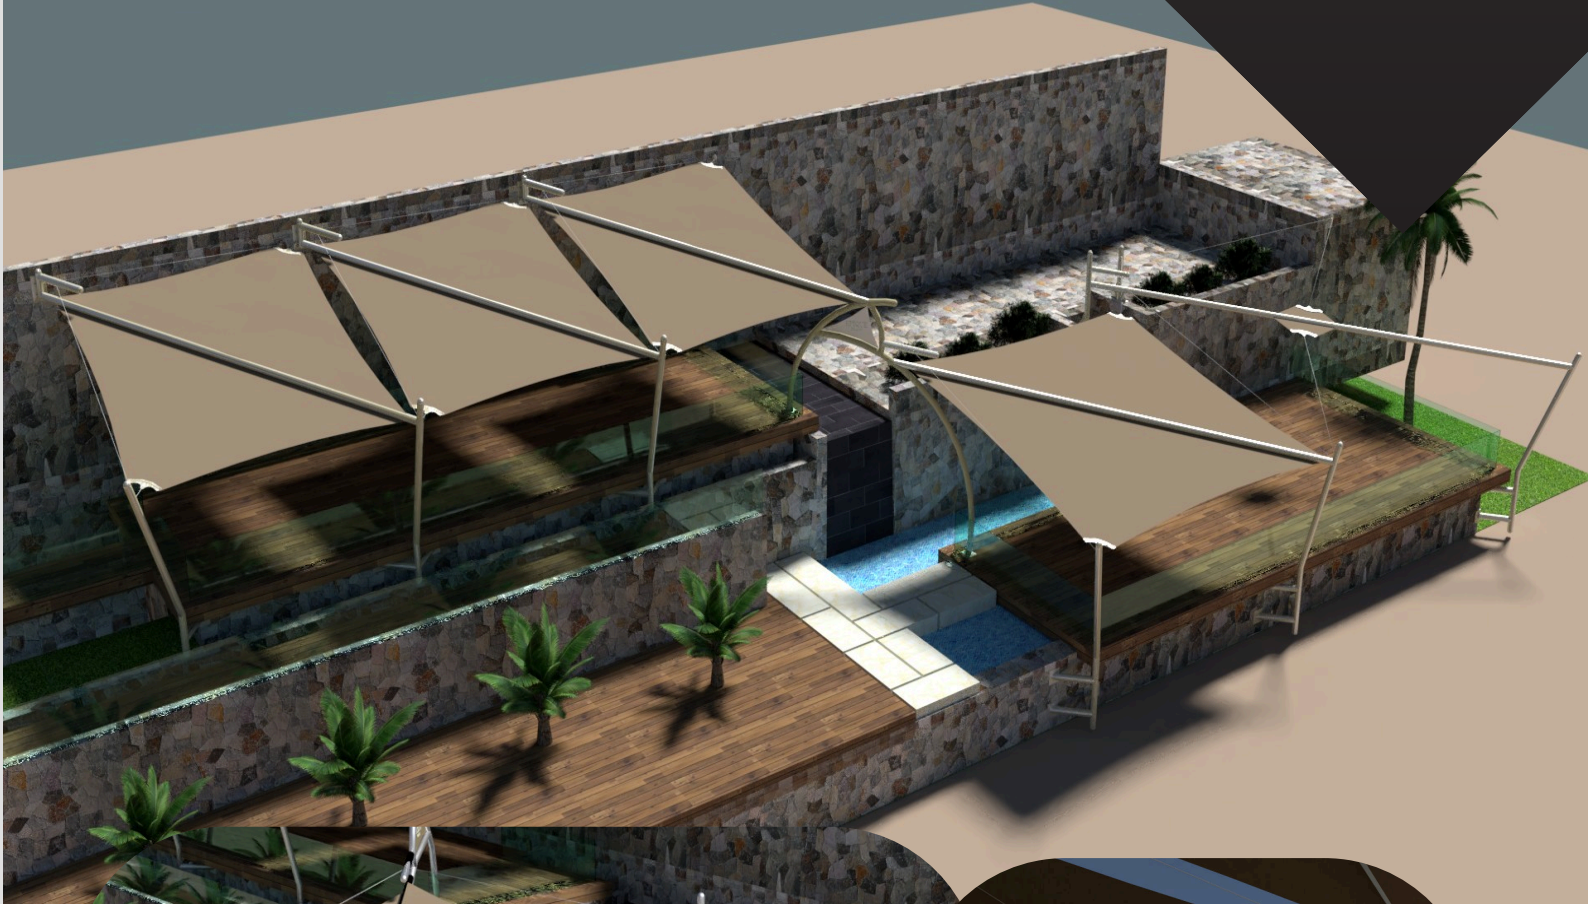

TEKSTEEL

SAILSHADE

TEKSTEEL

LIVE OUTSIDE

Enjoy your life outside with retractable sailshades. Gather with family and friends to cheer your life and be happy. Life is outside.

+90 532 5748483 

info@teksteel.com.tr 

www.teksteel.com.tr 

TEKSTEEL

SAILSHADE

TEKSTEEL

Innovative sailshade pergola system with full automatic retractable motorized sail shade.

+90 532 5748483 

info@teksteel.com.tr 

www.teksteel.com.tr 