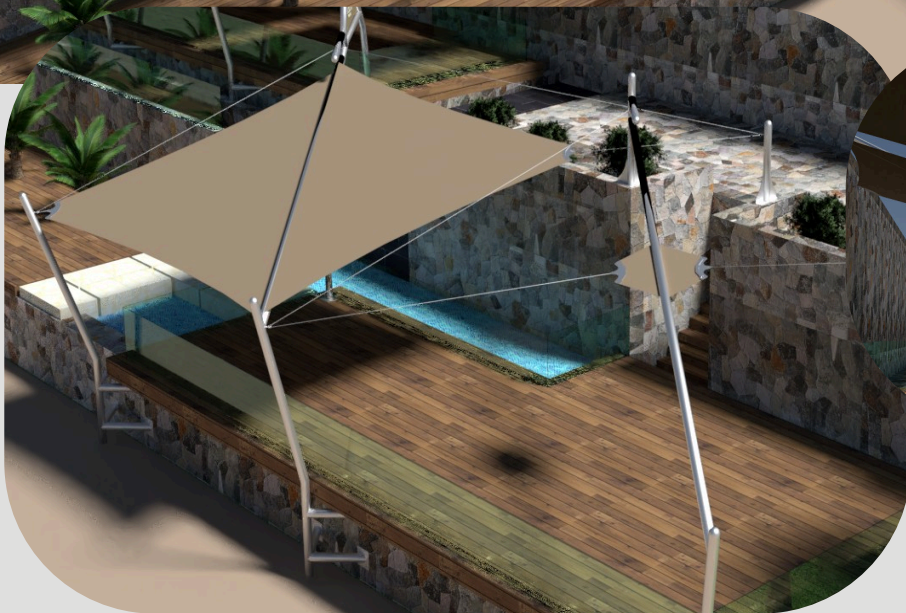

TEKSTEEL

SAILSHADE

TEKSTEEL

LIVE OUTSIDE

Enjoy your life outside with retractable sailshades. Gather with family and friends to cheer your life and be happy. Life is outside.

+90 532 5748483 

info@teksteel.com.tr 

www.teksteel.com.tr 

TEKSTEEL

SAILSHADE

TEKSTEEL

Innovative sailshade pergola system with full automatic retractable motorized sail shade.

+90 532 5748483 

info@teksteel.com.tr 

www.teksteel.com.tr 